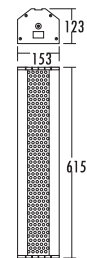

- Complete outdoor use column speaker
- IP56 waterproof level
- Full aluminum material
- Stainless mount bracket is included
- Twoway 100V loudspeaker system
- Excellent frequency response for background music and paging system

Specifications

Model	T-804
Power Taps @100V	22.5W, 45W
Power Taps @70V	11.2W, 22.5W
Impedance	Black:com Green:220 Ω White:440 Ω
SPL(1W/1M)	92dB
Max. SPL (Rated W/1M)	109dB
Frequency Response (-10dB)	130-16KHz
Finish	Body: Aluminum, Shallow golden Grille: Aluminum, Shallow golden Cover: ABS,Shallow golden
Speaker Driver	4"x4 2.5"x1
IP Rate	IPx6
Dimensions	153 x 123 x 615mm
Weight	5.6Kg
Mounting	With mounting bracket fixed by screw